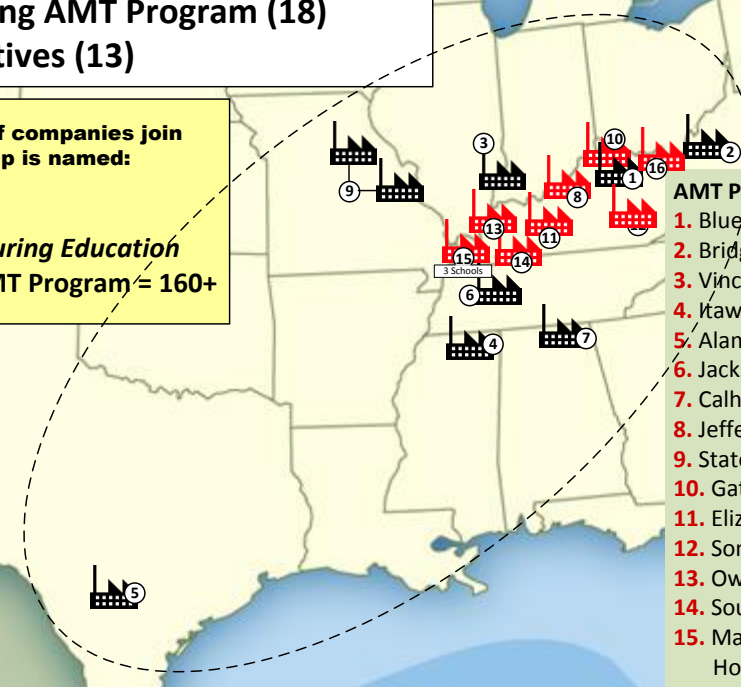

**NCPN** Career Pathways Partnership  
**2013 Excellence Award winner!**

**Partnership with kuder**

DISCLAIMER: "FAME," "AMT," and the "Advanced Manufacturing Career Pathways" are employer programs and not college or school programs. As partners with these programs many Educational institutions may adopt the names and terms of the employer programs and activities to align with their own partnered programs. The use of similar terms in this document and others is not to be necessarily considered use in the same ways that colleges and schools would use them.

# Advanced Manufacturing Technician (AMT) Federations for Advanced Manufacturing Education (FAME) Program Status

-  = TOYOTA Factory group with AMT Program (8)
-  = Employer group (not Toyota) with AMT Program (8)
-  = College Partners supporting AMT Program (18)
-  = Manufacturing Collaboratives (13)

Around each college a collaborative of companies join together to pursue AMT. The group is named:

**FAME**

*Federation for Advanced Manufacturing Education*

Number of companies (factories) in AMT Program = 160+

- AMT PROGRAMS & FAME GROUPS KEY**
1. Bluegrass CTC / KY FAME-Bluegrass
  2. Bridgemont CTC / Toyota
  3. Vincennes Univ. / IN FAME-Princeton
  4. Itawamba CC / Toyota
  5. Alamo Colleges / Toyota
  6. Jackson State CC / TN FAME
  7. Calhoun CC / AL FAME
  8. Jefferson CTC / KY FAME-G. Louisville
  9. State Tech Coll. of Missouri / Toyota
  10. Gateway CTC / KY FAME-Northern Kentucky
  11. Elizabethtown CTC / KY FAME-Lincoln Trail
  12. Somerset CTC / KY FAME-Cumberlands
  13. Owensboro CTC / KY FAME-G. Owensboro
  14. Southeastern Ky. CTC / KY FAME-SKYFame
  15. Madisonville CTC / KY FAME-West Hopkinsville CTC / KY FAME-West West Kentucky CTC / KY FAME-West
  16. Maysville CTC / KY FAME-Northeast